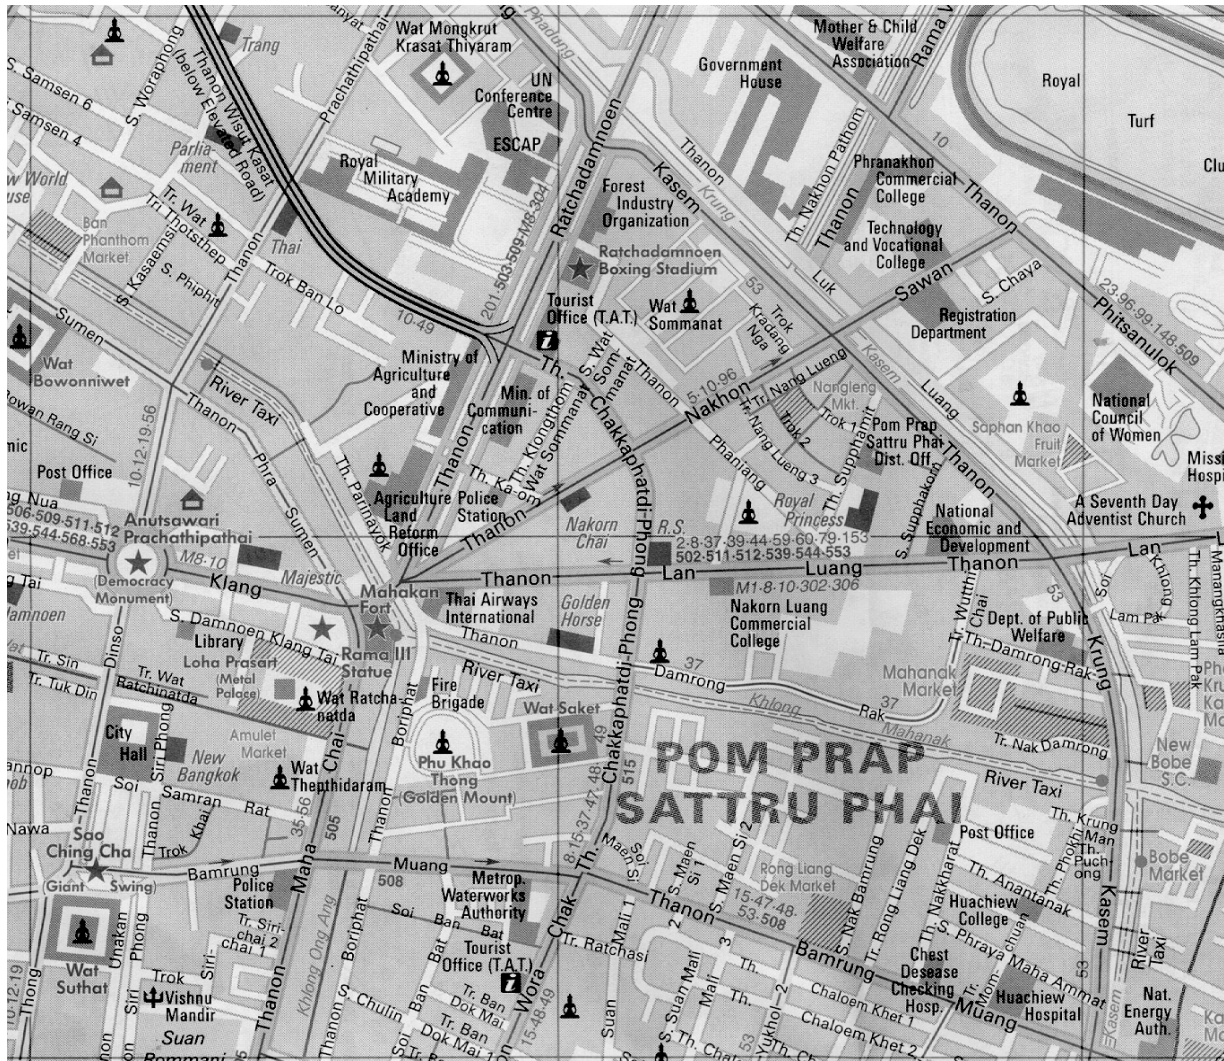

Map of UN Conference Centre and vicinity, including hotels

Map showing the location of the United Nations Conference Centre, ESCAP (where UNEP/ROAP is housed), the Royal Princess Hotel (on Thanon Lan Luang), and the Thai Hotel (southwest of the Royal Military Academy), both of which are within walking distance of the UNCC. The Prince Palace Hotel, not shown on the map, is near the Mahanak Market area (west of Thanon Krung Kasem).