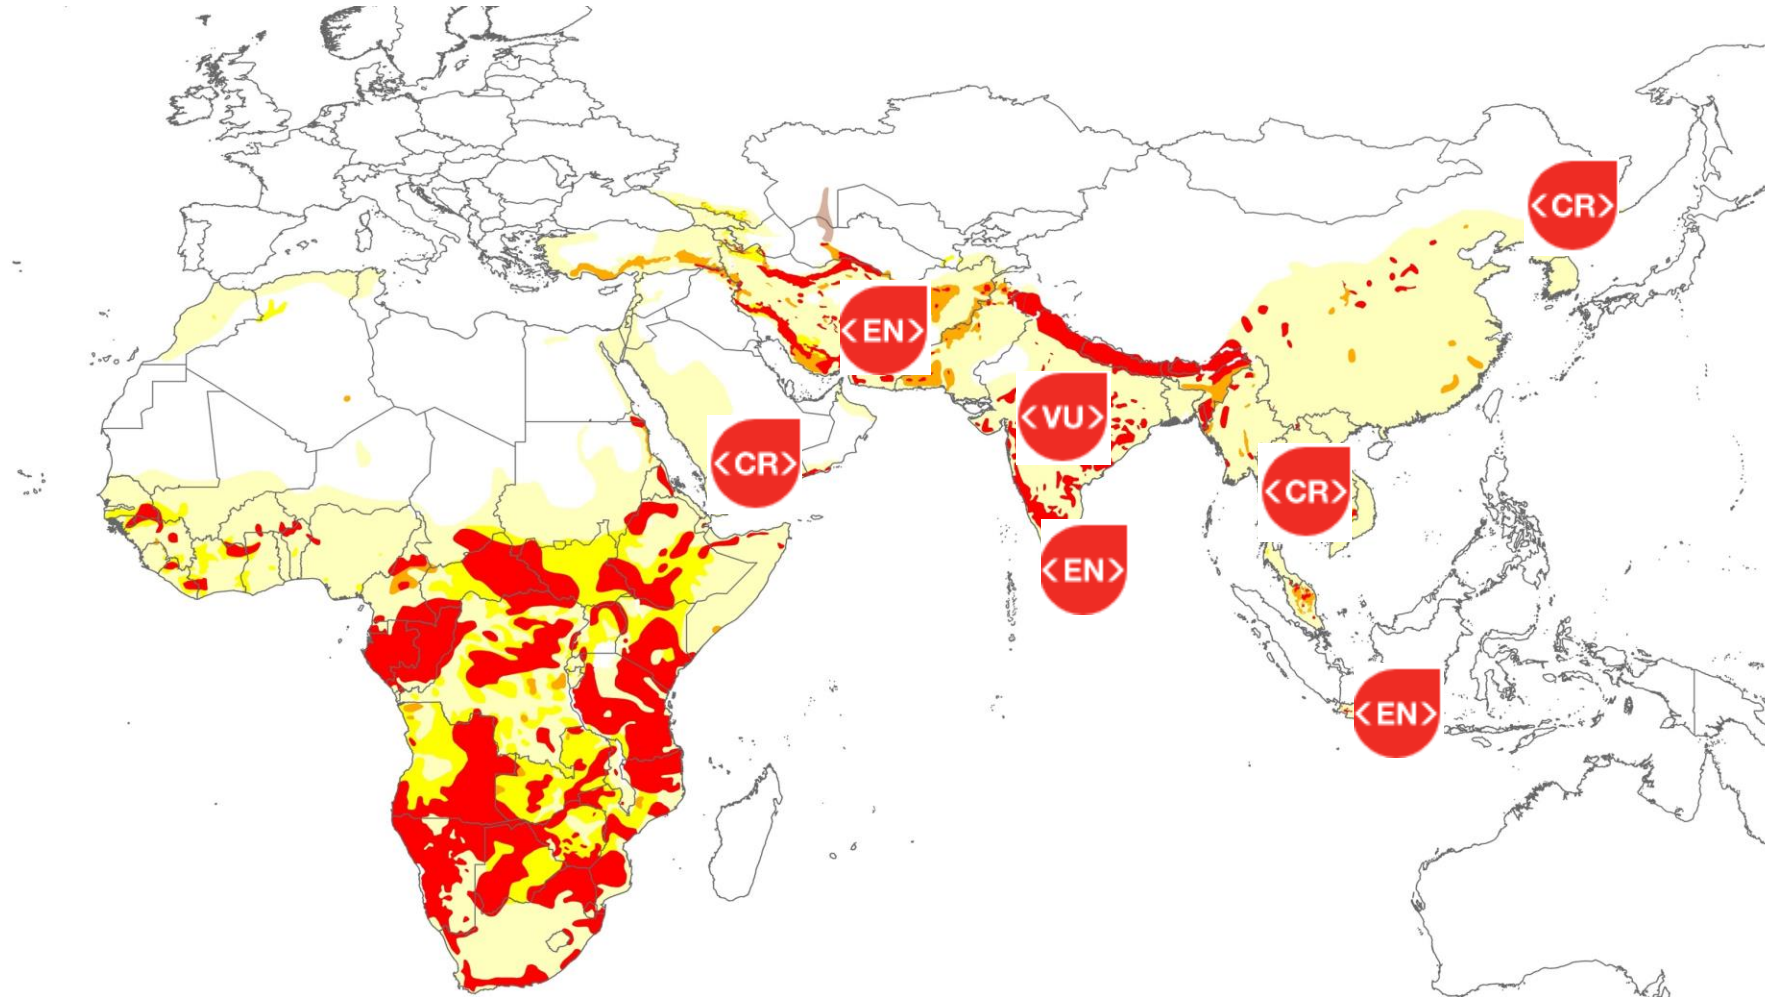

Status of the leopard Red List Assessment

Christine Breitenmoser-Würsten, Urs Breitenmoser,
Tabea Lanz, & Eline Brouwer

Leopard (*Panthera pardus*) – distribution, abundance, trend

Trend

Decreasing

Loss of historic range:

49-67% in Africa

84-88% in Asia

Year last assessed

2015

Re-assessment

Stein et al., in prep.

© al Hikmani et al. in press. Shweta et al. in press. Persian Leopard Working Group, Peter Gerngross 2019, Rostro-García et al. 2019, Wibisono et al. 2021

Leopard (*Panthera pardus*) – status of subspecies

African savannah leopard

Persian leopard

Sri-lankan leopard

Indian leopard

Javan leopard

Arabian leopard

Indochinese leopard