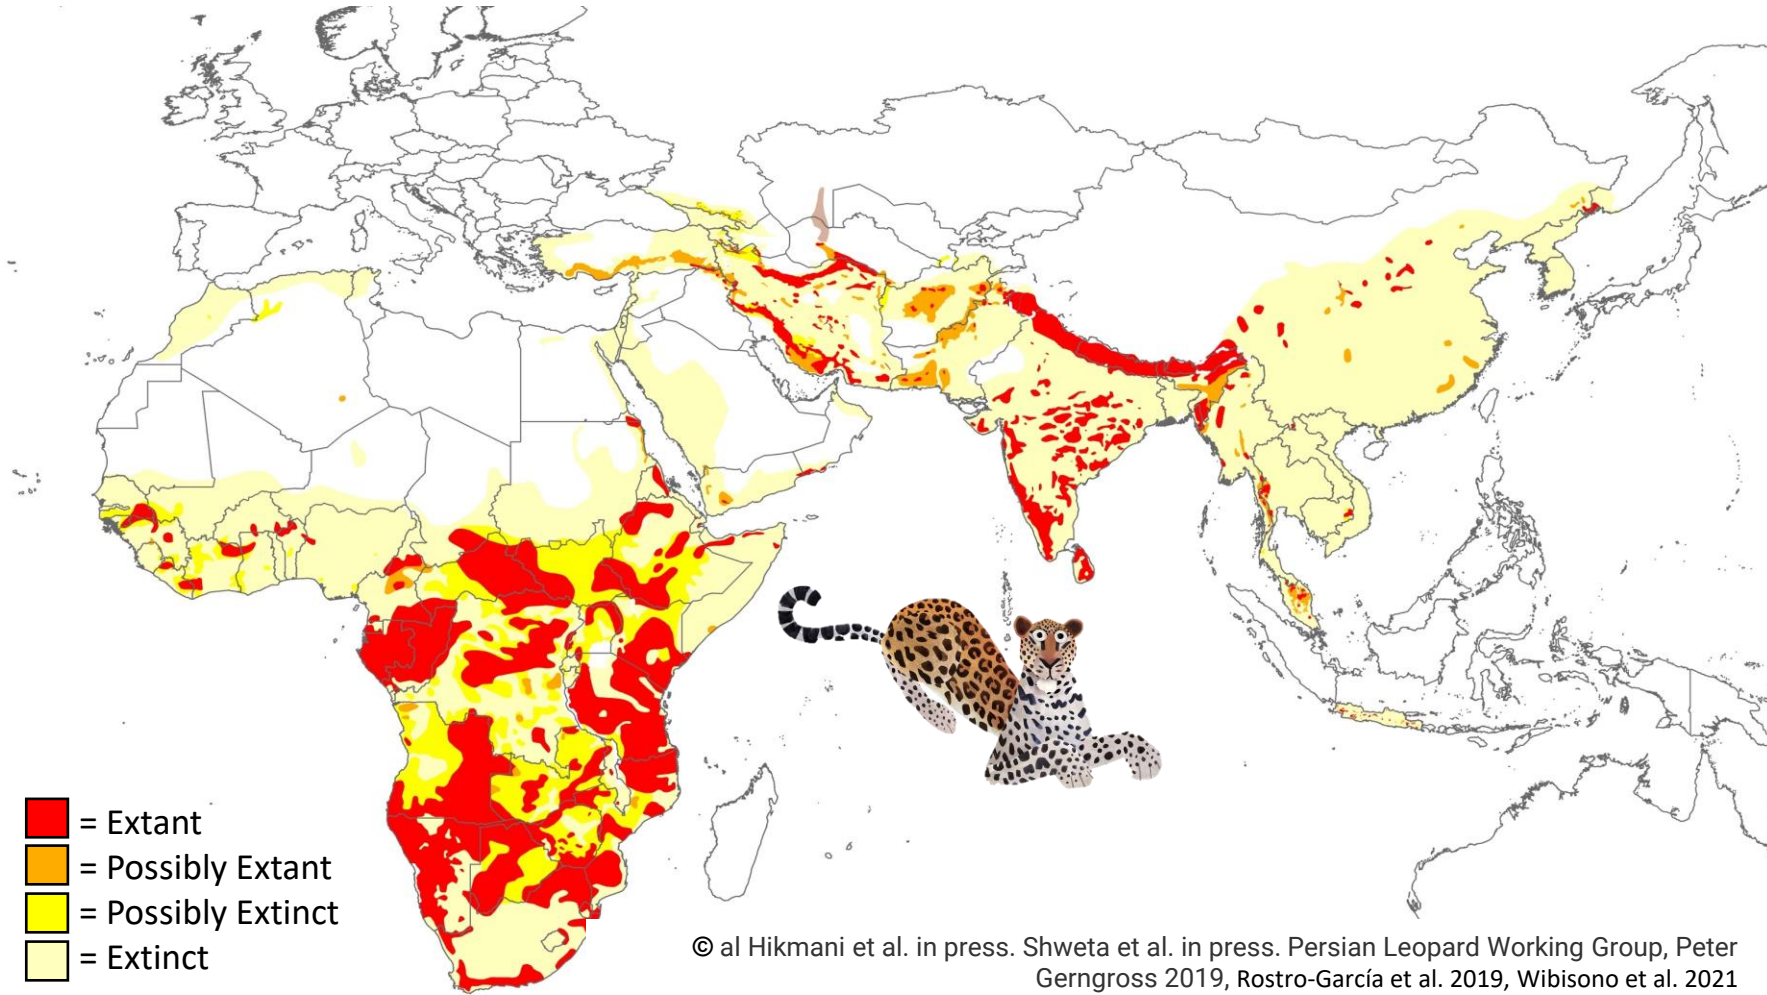

Status of the leopard Red List Assessment

Christine Breitenmoser-Würsten, Urs Breitenmoser,
Tabea Lanz, & Eline Brouwer

Leopard (*Panthera pardus*) – distribution, abundance, trend

Trend

Decreasing

Loss of historic range:

49-67% in Africa

84-88% in Asia

Year last assessed

2015

Re-assessment

Stein et al., in prep.

© al Hikmani et al. in press. Shweta et al. in press. Persian Leopard Working Group, Peter Gerngross 2019, Rostro-García et al. 2019, Wibisono et al. 2021

Leopard (*Panthera pardus*) – status of subspecies

African savannah leopard

Persian leopard

Sri-lankan leopard

Indian leopard

Javan leopard

Arabian leopard

Indochinese leopard