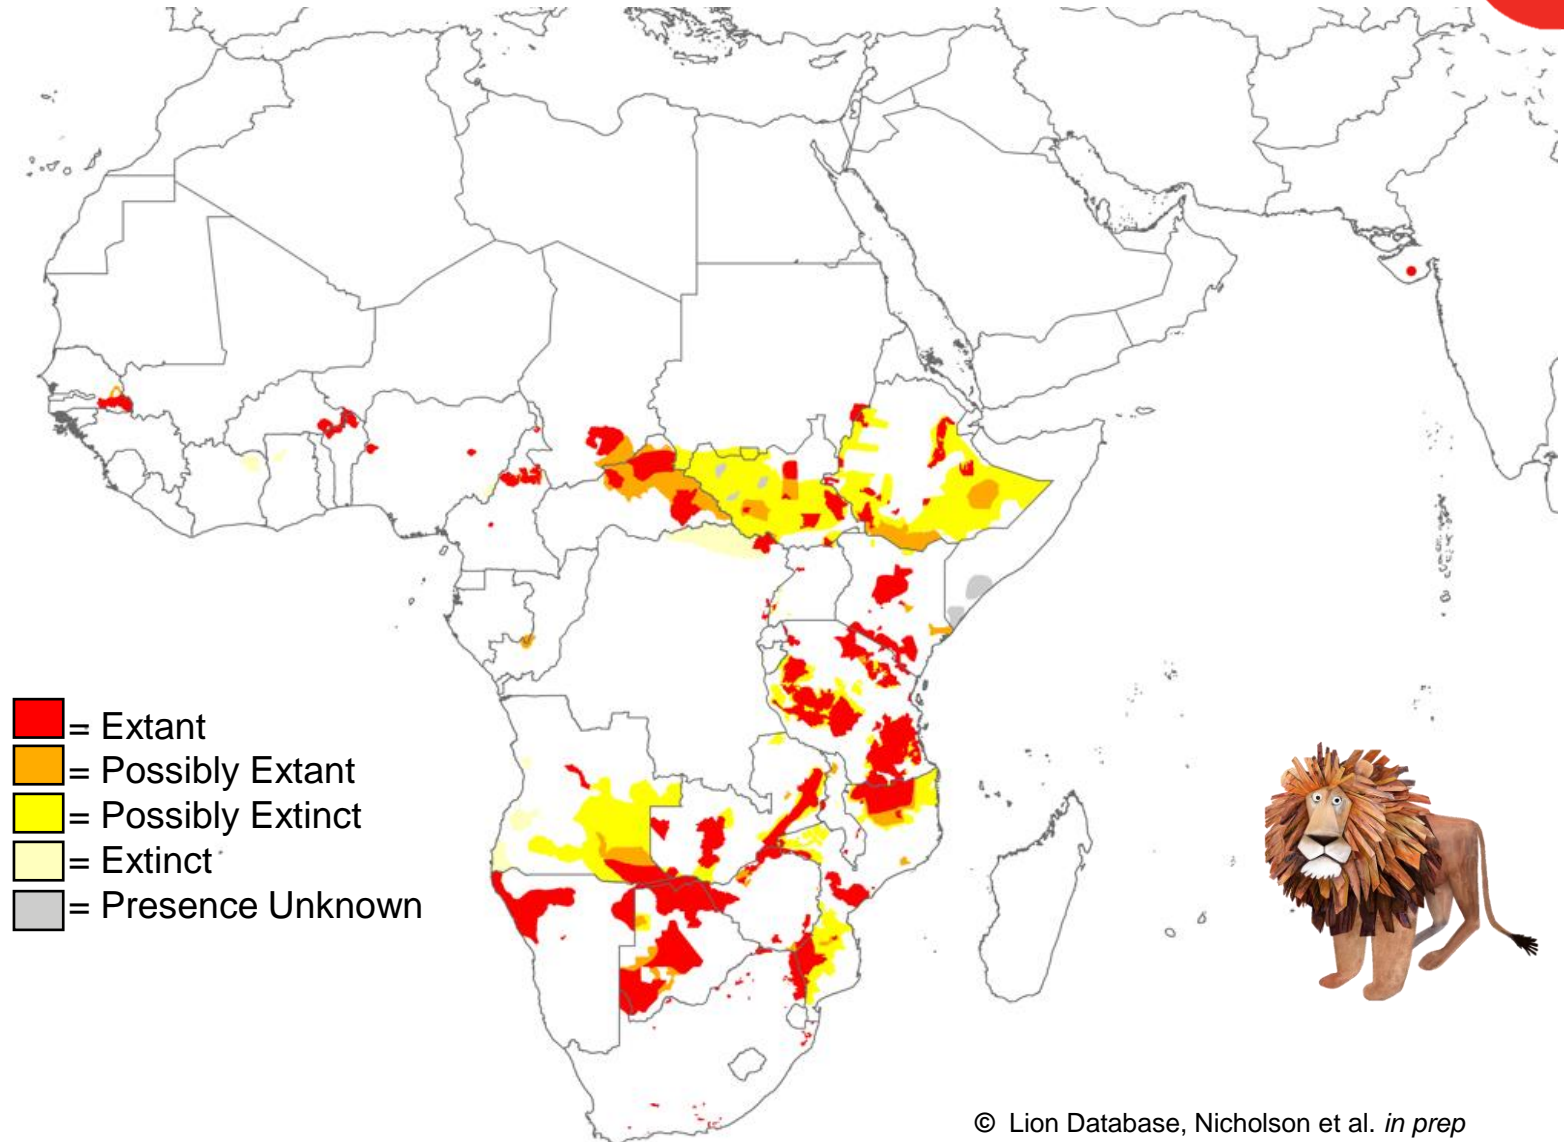

Status of the lion Red list assessment

Christine Breitenmoser-Würsten, Urs Breitenmoser,
Tabea Lanz, & Eline Brouwer

Lion (*Panthera leo*) – distribution, abundance, trend

Area of occupancy
1,654,375 km²

Historic range loss
85-92%

Mature individuals
23,000

Trend
Decreasing

Year last assessed
2014

Re-assessment
Nicholson et al., in press

© Lion Database, Nicholson et al. *in prep*

Lion (*Panthera leo*) – status and threats

Panthera leo

Vulnerable

P. l. persica

Endangered (2008)

P. leo (West Africa)

Critically Endangered (2014)

Thank you